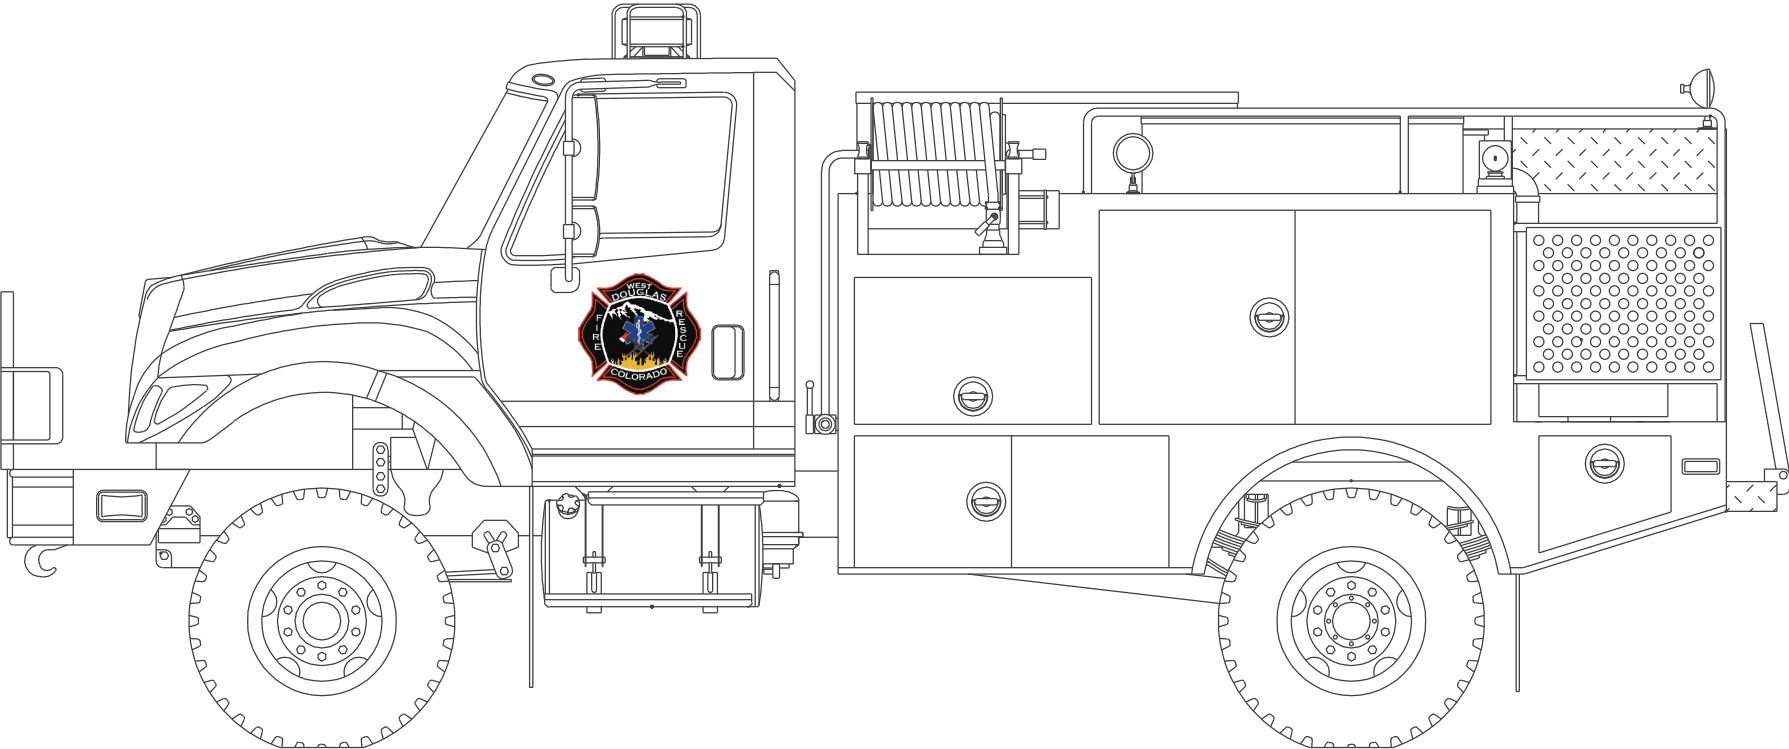

MY WEST DOUGLAS FIRE RESCUE COLORING BOOK

FireHouse Designs
Sedalia, Colorado

MY WEST DOUGLAS
FIREFIGHTER

WEST DOUGLAS FIRE ENGINE

WEST DOUGLAS 100 FOOT LADDER TRUCK

WEST DOUGLAS CHIEF'S CAR

WEST DOUGLAS 104 FOOT TOWER LADDER

WEST DOUGLAS AMBULANCE

WEST DOUGLAS 100 FOOT TRACTOR DRAWN AERIAL

WEST DOUGLAS HEAVY RESUCE

WEST DOUGLAS HAZARDOUS MATERIALS TRUCK

WEST DOUGLAS WILDLAND INTERFACE ENGINE

WEST DOUGLAS TYPE 3 BRUSH TRUCK

WEST DOUGLAS TYPE 6 BRUSH TRUCK

WEST DOUGLAS 3,000 GALLON TENDER/TANKER

WEST DOUGLAS FIRE STATION

Copyright 2020 by
FireHouse Deisgns
Sedalia, Colorado

Artwork by
David George-Nichols, Architect
FireHouse Designs