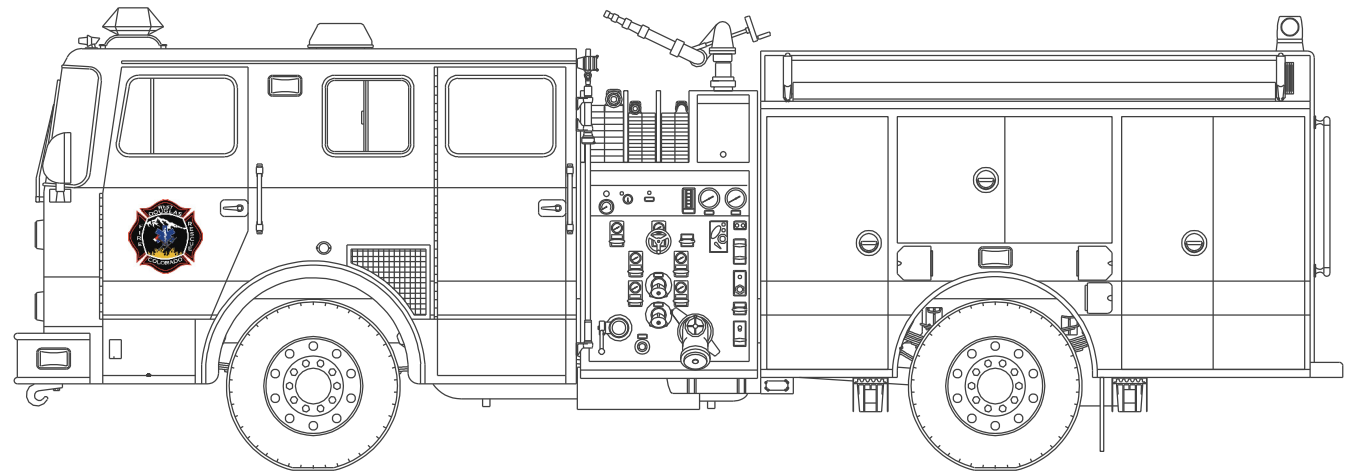

MY WEST DOUGLAS FIRE RESCUE COLORING BOOK

FireHouse Designs
Sedalia, Colorado

MY WEST DOUGLAS
FIREFIGHTER

WEST DOUGLAS FIRE ENGINE

WEST DOUGLAS 100 FOOT LADDER TRUCK

WEST DOUGLAS CHIEF'S CAR

WEST DOUGLAS 104 FOOT TOWER LADDER

WEST DOUGLAS AMBULANCE

WEST DOUGLAS 100 FOOT TRACTOR DRAWN AERIAL

WEST DOUGLAS HEAVY RESUCE

WEST DOUGLAS HAZARDOUS MATERIALS TRUCK

WEST DOUGLAS WILDLAND INTERFACE ENGINE

WEST DOUGLAS TYPE 3 BRUSH TRUCK

WEST DOUGLAS TYPE 6 BRUSH TRUCK

WEST DOUGLAS 3,000 GALLON TENDER/TANKER

WEST DOUGLAS FIRE STATION

Copyright 2020 by
FireHouse Deisgns
Sedalia, Colorado

Artwork by
David George-Nichols, Architect
FireHouse Designs