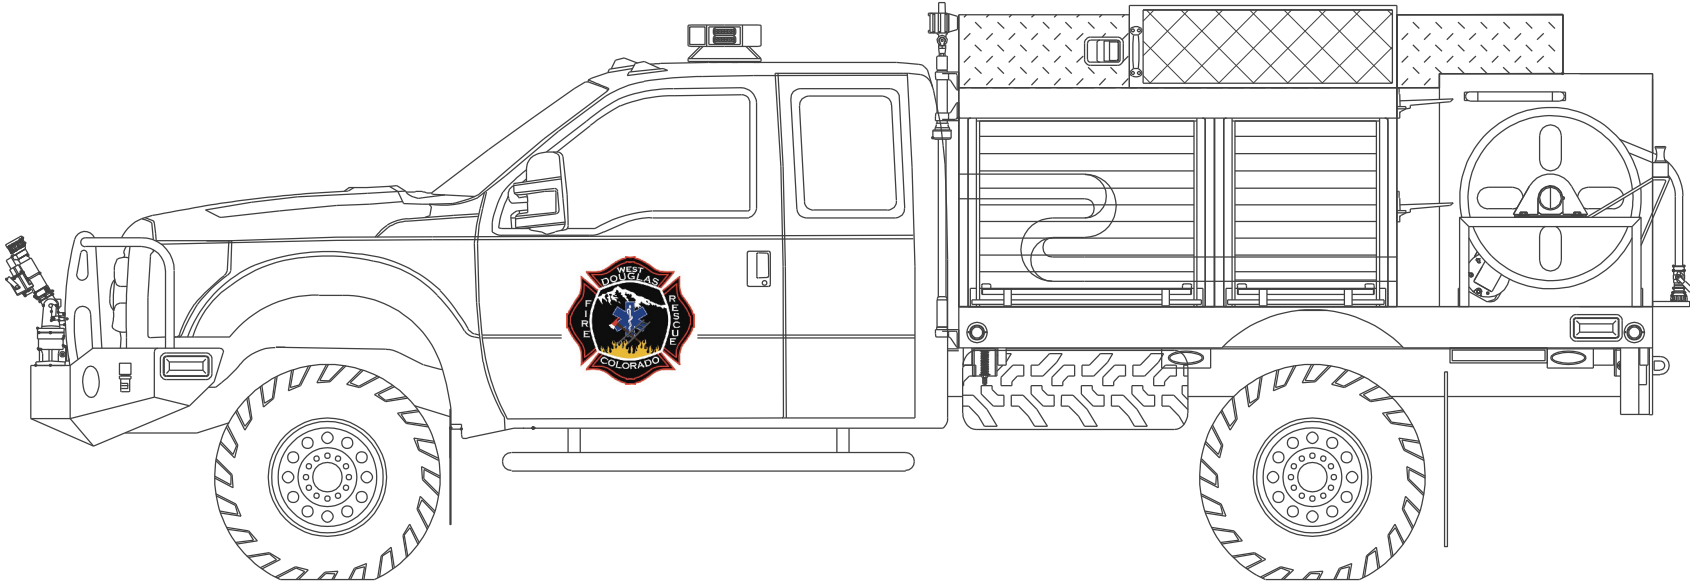

MY WEST DOUGLAS FIRE RESCUE COLORING BOOK

FireHouse Designs
Sedalia, Colorado

MY WEST DOUGLAS
FIREFIGHTER

WEST DOUGLAS FIRE ENGINE

WEST DOUGLAS 100 FOOT LADDER TRUCK

WEST DOUGLAS CHIEF'S CAR

WEST DOUGLAS 104 FOOT TOWER LADDER

WEST DOUGLAS AMBULANCE

WEST DOUGLAS 100 FOOT TRACTOR DRAWN AERIAL

WEST DOUGLAS HEAVY RESUCE

WEST DOUGLAS HAZARDOUS MATERIALS TRUCK

WEST DOUGLAS WILDLAND INTERFACE ENGINE

WEST DOUGLAS TYPE 3 BRUSH TRUCK

WEST DOUGLAS TYPE 6 BRUSH TRUCK

WEST DOUGLAS 3,000 GALLON TENDER/TANKER

WEST DOUGLAS FIRE STATION

Copyright 2020 by
FireHouse Deisgns
Sedalia, Colorado

Artwork by
David George-Nichols, Architect
FireHouse Designs