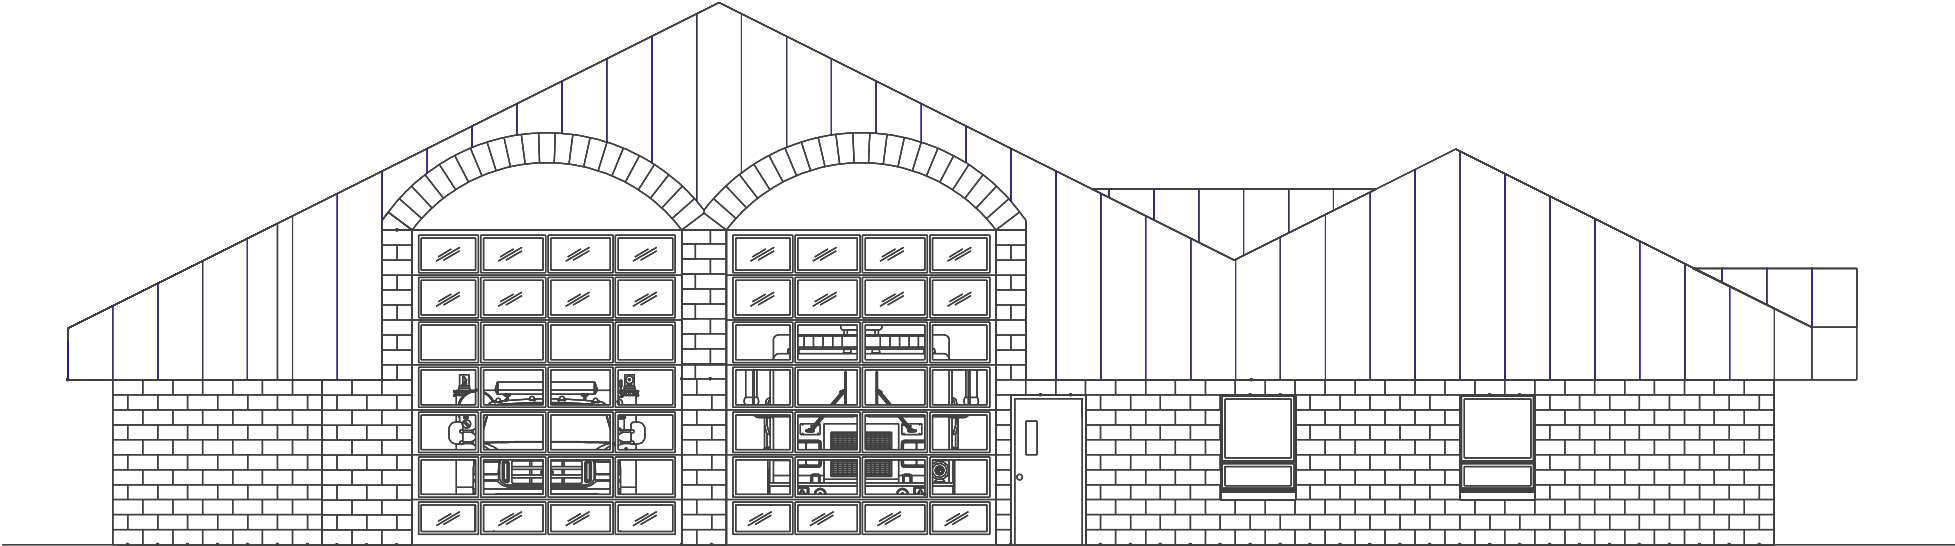

MY WEST DOUGLAS FIRE RESCUE COLORING BOOK

FireHouse Designs
Sedalia, Colorado

MY WEST DOUGLAS
FIREFIGHTER

WEST DOUGLAS FIRE ENGINE

WEST DOUGLAS 100 FOOT LADDER TRUCK

WEST DOUGLAS CHIEF'S CAR

WEST DOUGLAS 104 FOOT TOWER LADDER

WEST DOUGLAS AMBULANCE

WEST DOUGLAS 100 FOOT TRACTOR DRAWN AERIAL

WEST DOUGLAS HEAVY RESUCE

WEST DOUGLAS HAZARDOUS MATERIALS TRUCK

WEST DOUGLAS WILDLAND INTERFACE ENGINE

WEST DOUGLAS TYPE 3 BRUSH TRUCK

WEST DOUGLAS TYPE 6 BRUSH TRUCK

WEST DOUGLAS 3,000 GALLON TENDER/TANKER

WEST DOUGLAS FIRE STATION

Copyright 2020 by
FireHouse Deisgns
Sedalia, Colorado

Artwork by
David George-Nichols, Architect
FireHouse Designs