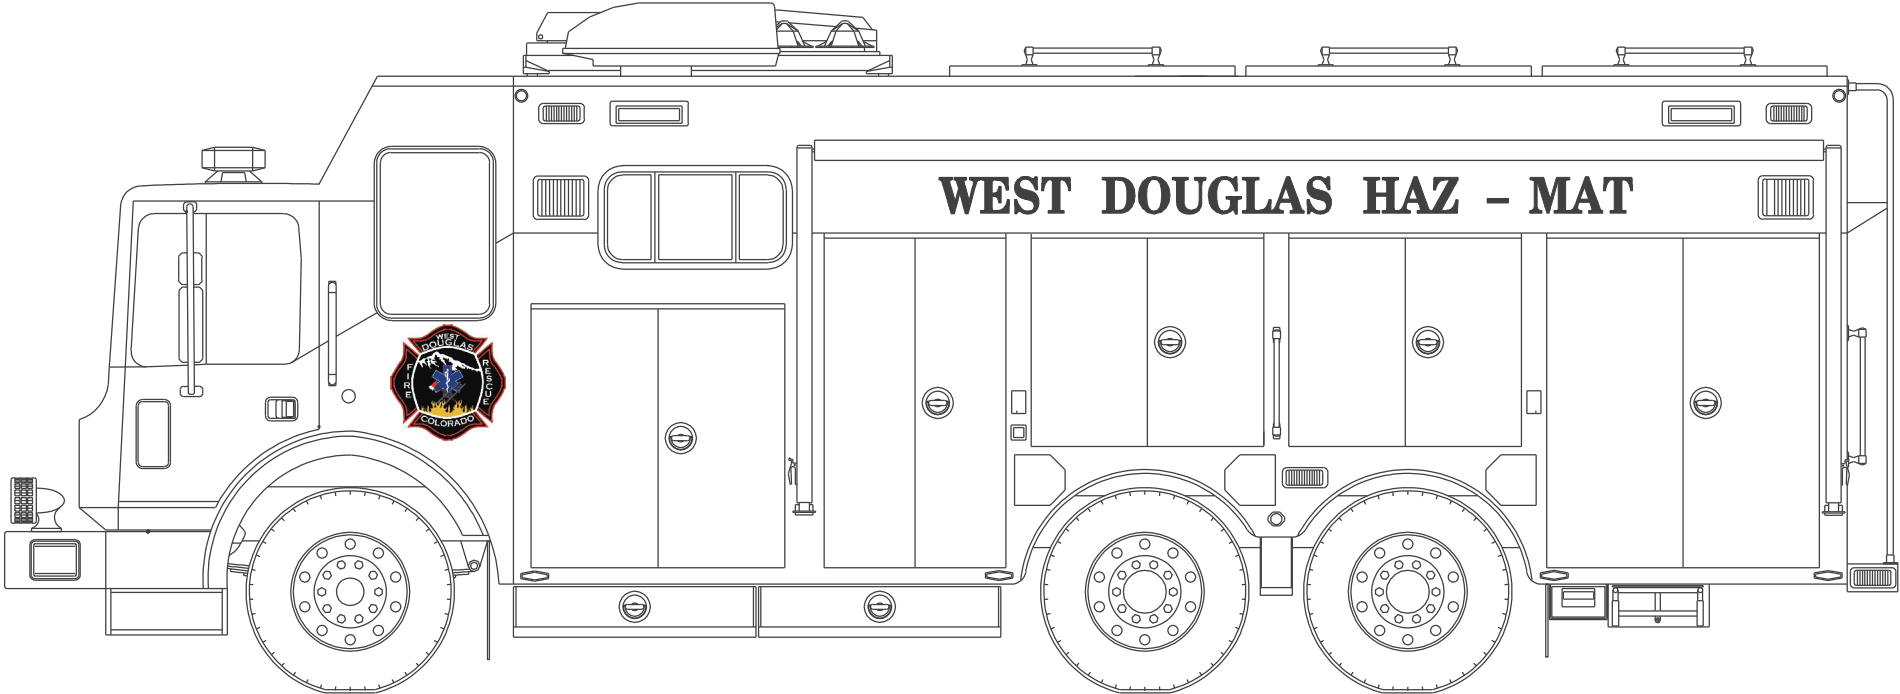

MY WEST DOUGLAS FIRE RESCUE COLORING BOOK

FireHouse Designs
Sedalia, Colorado

MY WEST DOUGLAS
FIREFIGHTER

WEST DOUGLAS FIRE ENGINE

WEST DOUGLAS 100 FOOT LADDER TRUCK

WEST DOUGLAS CHIEF'S CAR

WEST DOUGLAS 104 FOOT TOWER LADDER

WEST DOUGLAS AMBULANCE

WEST DOUGLAS 100 FOOT TRACTOR DRAWN AERIAL

WEST DOUGLAS HEAVY RESUCE

WEST DOUGLAS HAZARDOUS MATERIALS TRUCK

WEST DOUGLAS WILDLAND INTERFACE ENGINE

WEST DOUGLAS TYPE 3 BRUSH TRUCK

WEST DOUGLAS TYPE 6 BRUSH TRUCK

WEST DOUGLAS 3,000 GALLON TENDER/TANKER

WEST DOUGLAS FIRE STATION

Copyright 2020 by
FireHouse Deisgns
Sedalia, Colorado

Artwork by
David George-Nichols, Architect
FireHouse Designs