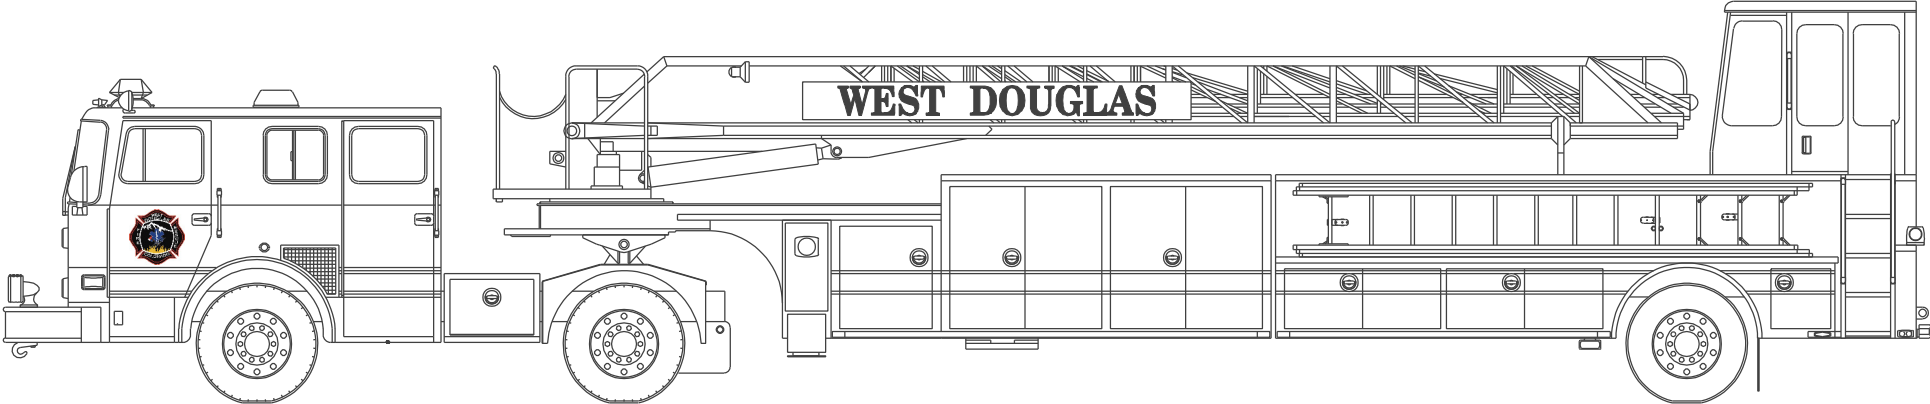

MY WEST DOUGLAS FIRE RESCUE COLORING BOOK

FireHouse Designs
Sedalia, Colorado

MY WEST DOUGLAS
FIREFIGHTER

WEST DOUGLAS FIRE ENGINE

WEST DOUGLAS 100 FOOT LADDER TRUCK

WEST DOUGLAS CHIEF'S CAR

WEST DOUGLAS 104 FOOT TOWER LADDER

WEST DOUGLAS AMBULANCE

WEST DOUGLAS 100 FOOT TRACTOR DRAWN AERIAL

WEST DOUGLAS HEAVY RESUCE

WEST DOUGLAS HAZARDOUS MATERIALS TRUCK

WEST DOUGLAS WILDLAND INTERFACE ENGINE

WEST DOUGLAS TYPE 3 BRUSH TRUCK

WEST DOUGLAS TYPE 6 BRUSH TRUCK

WEST DOUGLAS 3,000 GALLON TENDER/TANKER

WEST DOUGLAS FIRE STATION

Copyright 2020 by
FireHouse Deisgns
Sedalia, Colorado

Artwork by
David George-Nichols, Architect
FireHouse Designs