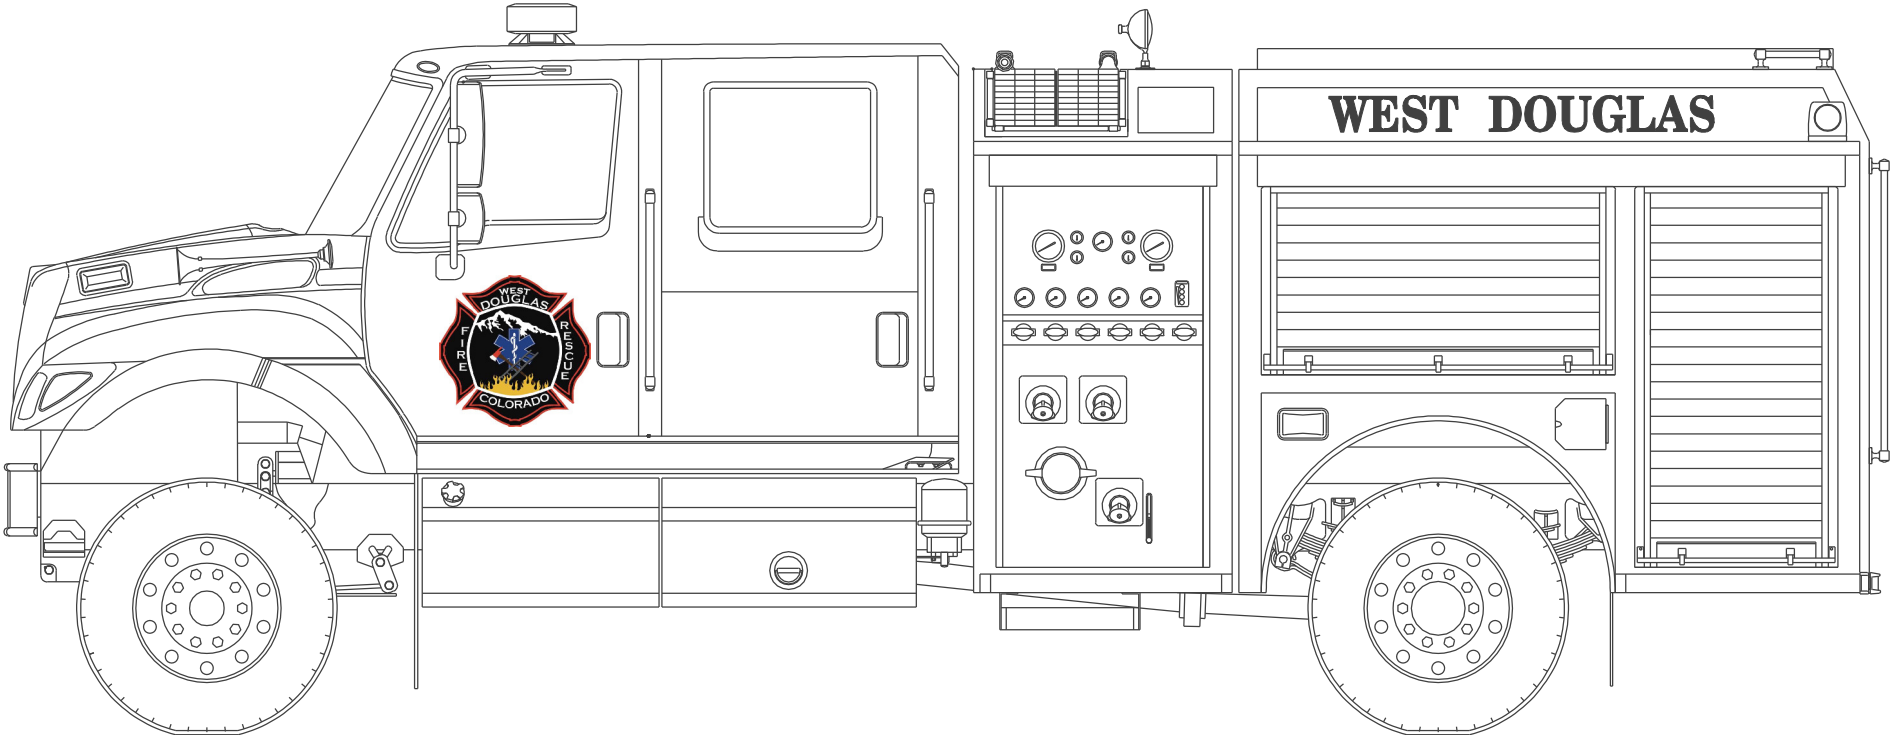

MY WEST DOUGLAS FIRE RESCUE COLORING BOOK

FireHouse Designs
Sedalia, Colorado

MY WEST DOUGLAS
FIREFIGHTER

WEST DOUGLAS FIRE ENGINE

WEST DOUGLAS 100 FOOT LADDER TRUCK

WEST DOUGLAS CHIEF'S CAR

WEST DOUGLAS 104 FOOT TOWER LADDER

WEST DOUGLAS AMBULANCE

WEST DOUGLAS 100 FOOT TRACTOR DRAWN AERIAL

WEST DOUGLAS HEAVY RESUCE

WEST DOUGLAS HAZARDOUS MATERIALS TRUCK

WEST DOUGLAS WILDLAND INTERFACE ENGINE

WEST DOUGLAS TYPE 3 BRUSH TRUCK

WEST DOUGLAS TYPE 6 BRUSH TRUCK

WEST DOUGLAS 3,000 GALLON TENDER/TANKER

WEST DOUGLAS FIRE STATION

Copyright 2020 by
FireHouse Deisgns
Sedalia, Colorado

Artwork by
David George-Nichols, Architect
FireHouse Designs