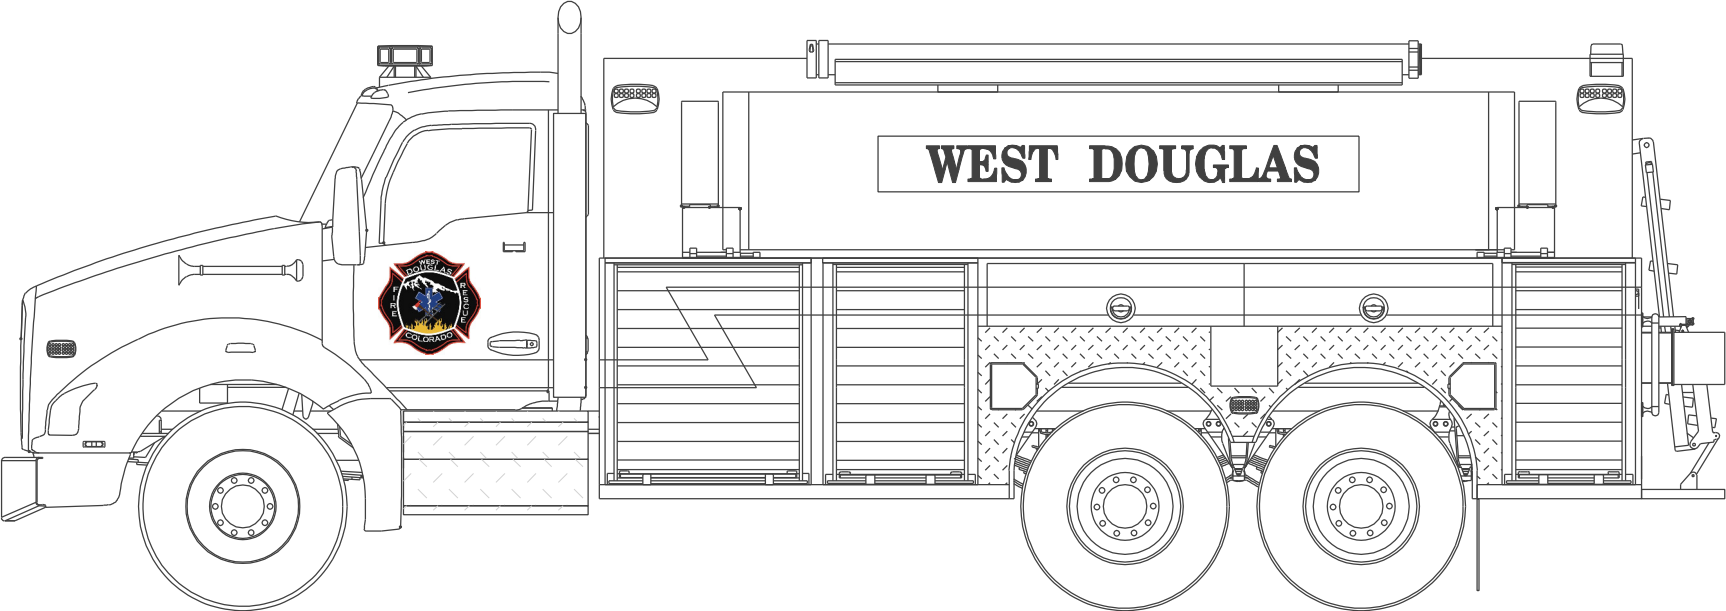

MY WEST DOUGLAS FIRE RESCUE COLORING BOOK

FireHouse Designs
Sedalia, Colorado

MY WEST DOUGLAS
FIREFIGHTER

WEST DOUGLAS FIRE ENGINE

WEST DOUGLAS 100 FOOT LADDER TRUCK

WEST DOUGLAS CHIEF'S CAR

WEST DOUGLAS 104 FOOT TOWER LADDER

WEST DOUGLAS AMBULANCE

WEST DOUGLAS 100 FOOT TRACTOR DRAWN AERIAL

WEST DOUGLAS HEAVY RESUCE

WEST DOUGLAS HAZARDOUS MATERIALS TRUCK

WEST DOUGLAS WILDLAND INTERFACE ENGINE

WEST DOUGLAS TYPE 3 BRUSH TRUCK

WEST DOUGLAS TYPE 6 BRUSH TRUCK

WEST DOUGLAS 3,000 GALLON TENDER/TANKER

WEST DOUGLAS FIRE STATION

Copyright 2020 by
FireHouse Deisgns
Sedalia, Colorado

Artwork by
David George-Nichols, Architect
FireHouse Designs