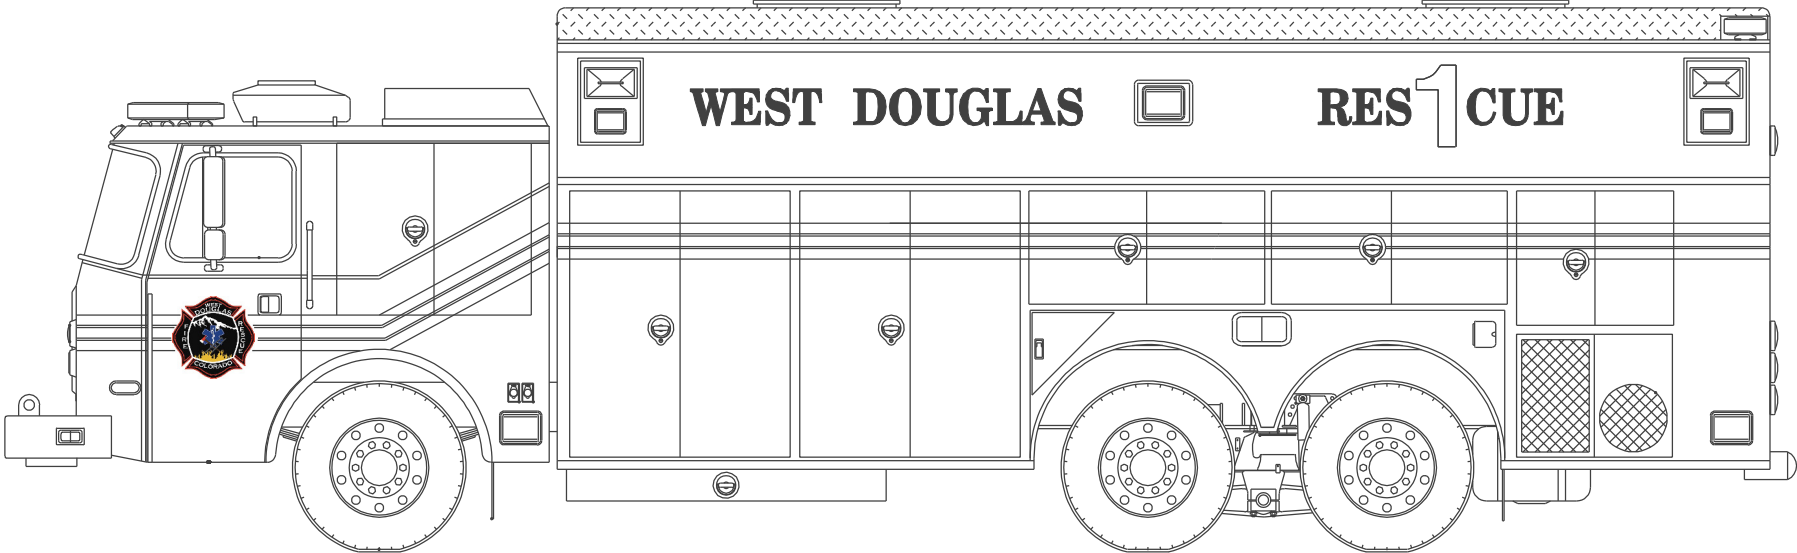

MY WEST DOUGLAS FIRE RESCUE COLORING BOOK

FireHouse Designs
Sedalia, Colorado

MY WEST DOUGLAS
FIREFIGHTER

WEST DOUGLAS FIRE ENGINE

WEST DOUGLAS 100 FOOT LADDER TRUCK

WEST DOUGLAS CHIEF'S CAR

WEST DOUGLAS 104 FOOT TOWER LADDER

WEST DOUGLAS AMBULANCE

WEST DOUGLAS 100 FOOT TRACTOR DRAWN AERIAL

WEST DOUGLAS HEAVY RESUCE

WEST DOUGLAS HAZARDOUS MATERIALS TRUCK

WEST DOUGLAS WILDLAND INTERFACE ENGINE

WEST DOUGLAS TYPE 3 BRUSH TRUCK

WEST DOUGLAS TYPE 6 BRUSH TRUCK

WEST DOUGLAS 3,000 GALLON TENDER/TANKER

WEST DOUGLAS FIRE STATION

Copyright 2020 by
FireHouse Deisgns
Sedalia, Colorado

Artwork by
David George-Nichols, Architect
FireHouse Designs