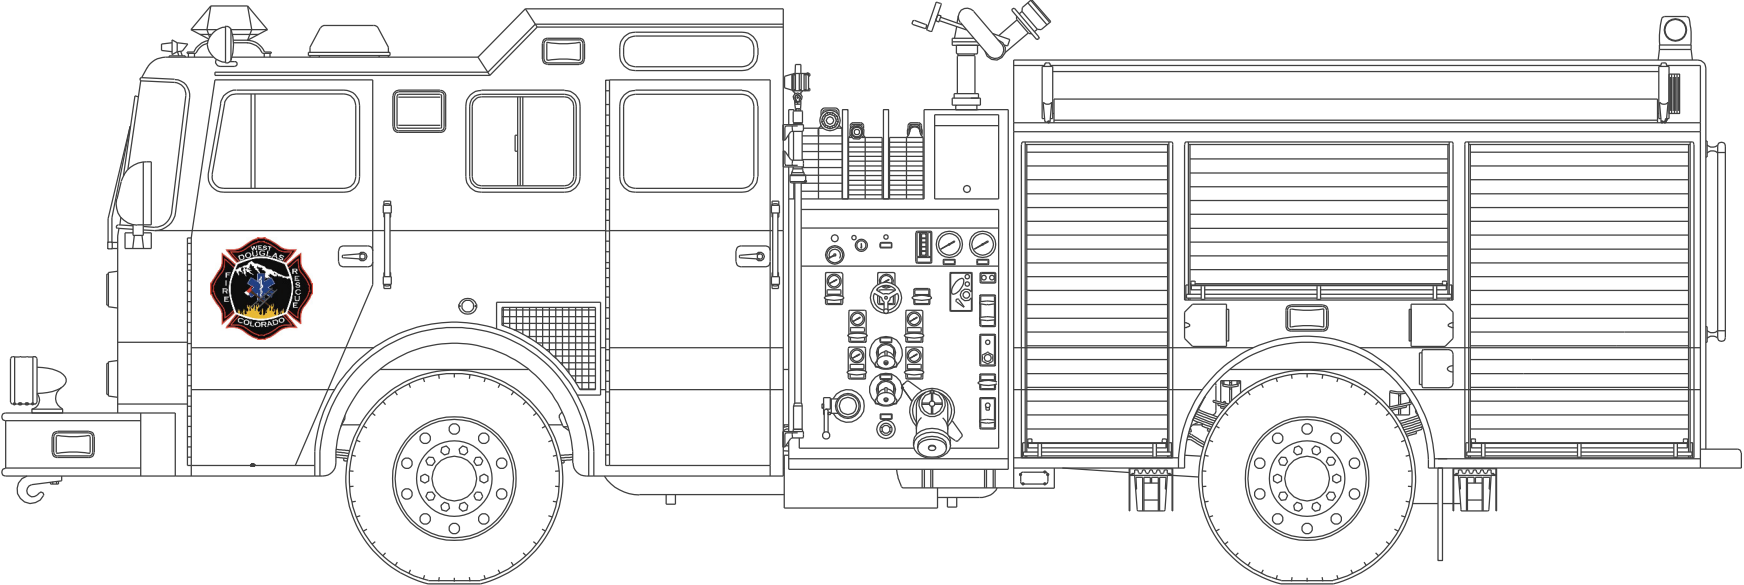

MY WEST DOUGLAS FIRE RESCUE COLORING BOOK

FireHouse Designs
Sedalia, Colorado

MY WEST DOUGLAS
FIREFIGHTER

WEST DOUGLAS FIRE ENGINE

WEST DOUGLAS 100 FOOT LADDER TRUCK

WEST DOUGLAS CHIEF'S CAR

WEST DOUGLAS 104 FOOT TOWER LADDER

WEST DOUGLAS AMBULANCE

WEST DOUGLAS 100 FOOT TRACTOR DRAWN AERIAL

WEST DOUGLAS HEAVY RESUCE

WEST DOUGLAS HAZARDOUS MATERIALS TRUCK

WEST DOUGLAS WILDLAND INTERFACE ENGINE

WEST DOUGLAS TYPE 3 BRUSH TRUCK

WEST DOUGLAS TYPE 6 BRUSH TRUCK

WEST DOUGLAS 3,000 GALLON TENDER/TANKER

WEST DOUGLAS FIRE STATION

Copyright 2020 by
FireHouse Deisgns
Sedalia, Colorado

Artwork by
David George-Nichols, Architect
FireHouse Designs