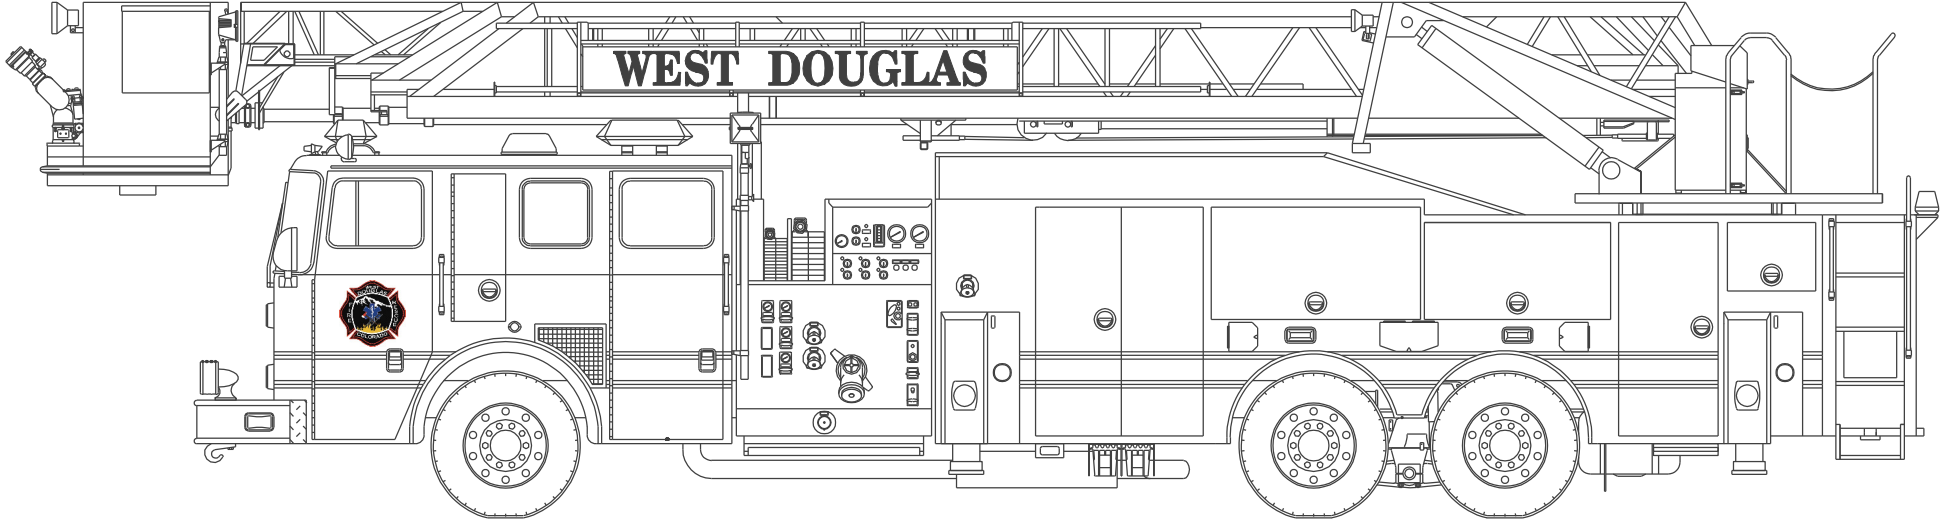

MY WEST DOUGLAS FIRE RESCUE COLORING BOOK

FireHouse Designs
Sedalia, Colorado

MY WEST DOUGLAS
FIREFIGHTER

WEST DOUGLAS FIRE ENGINE

WEST DOUGLAS 100 FOOT LADDER TRUCK

WEST DOUGLAS CHIEF'S CAR

WEST DOUGLAS 104 FOOT TOWER LADDER

WEST DOUGLAS AMBULANCE

WEST DOUGLAS 100 FOOT TRACTOR DRAWN AERIAL

WEST DOUGLAS HEAVY RESUCE

WEST DOUGLAS HAZARDOUS MATERIALS TRUCK

WEST DOUGLAS WILDLAND INTERFACE ENGINE

WEST DOUGLAS TYPE 3 BRUSH TRUCK

WEST DOUGLAS TYPE 6 BRUSH TRUCK

WEST DOUGLAS 3,000 GALLON TENDER/TANKER

WEST DOUGLAS FIRE STATION

Copyright 2020 by
FireHouse Deisgns
Sedalia, Colorado

Artwork by
David George-Nichols, Architect
FireHouse Designs