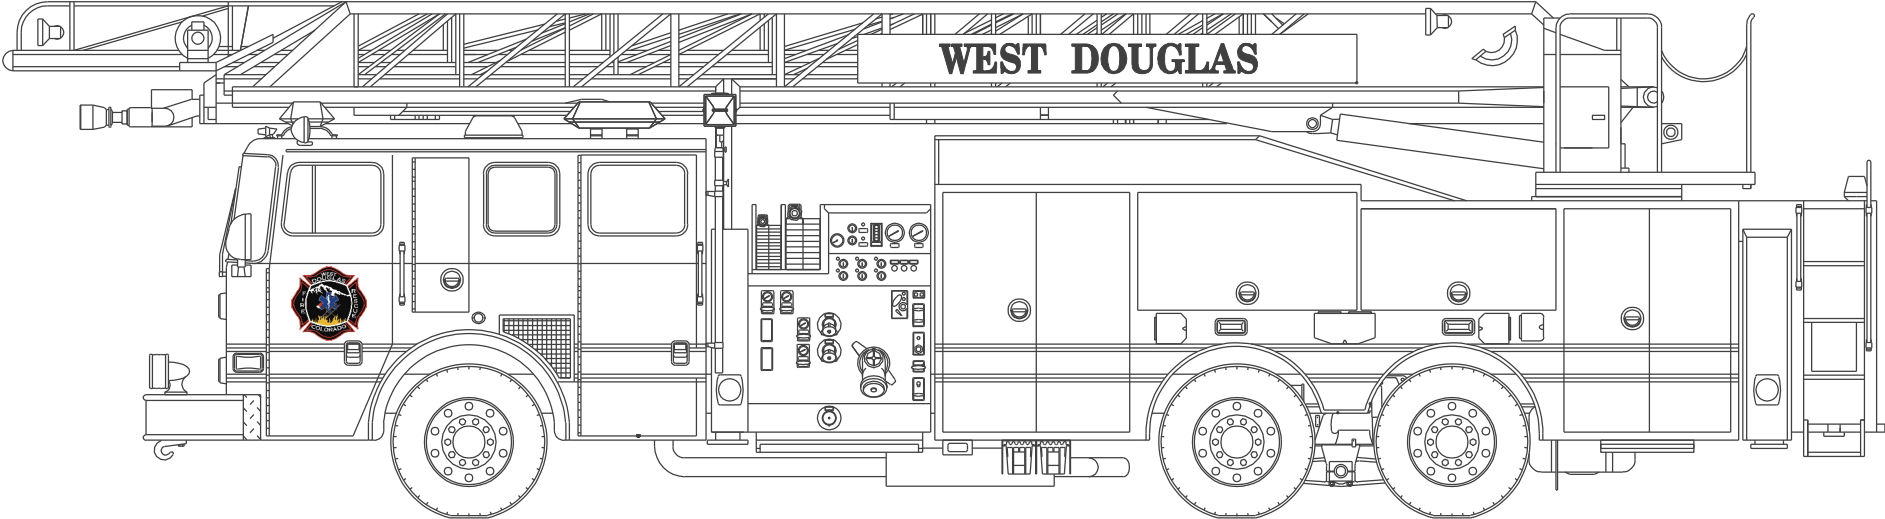

MY WEST DOUGLAS FIRE RESCUE COLORING BOOK

FireHouse Designs
Sedalia, Colorado

MY WEST DOUGLAS
FIREFIGHTER

WEST DOUGLAS FIRE ENGINE

WEST DOUGLAS 100 FOOT LADDER TRUCK

WEST DOUGLAS CHIEF'S CAR

WEST DOUGLAS 104 FOOT TOWER LADDER

WEST DOUGLAS AMBULANCE

WEST DOUGLAS 100 FOOT TRACTOR DRAWN AERIAL

WEST DOUGLAS HEAVY RESUCE

WEST DOUGLAS HAZARDOUS MATERIALS TRUCK

WEST DOUGLAS WILDLAND INTERFACE ENGINE

WEST DOUGLAS TYPE 3 BRUSH TRUCK

WEST DOUGLAS TYPE 6 BRUSH TRUCK

WEST DOUGLAS 3,000 GALLON TENDER/TANKER

WEST DOUGLAS FIRE STATION

Copyright 2020 by
FireHouse Deisgns
Sedalia, Colorado

Artwork by
David George-Nichols, Architect
FireHouse Designs